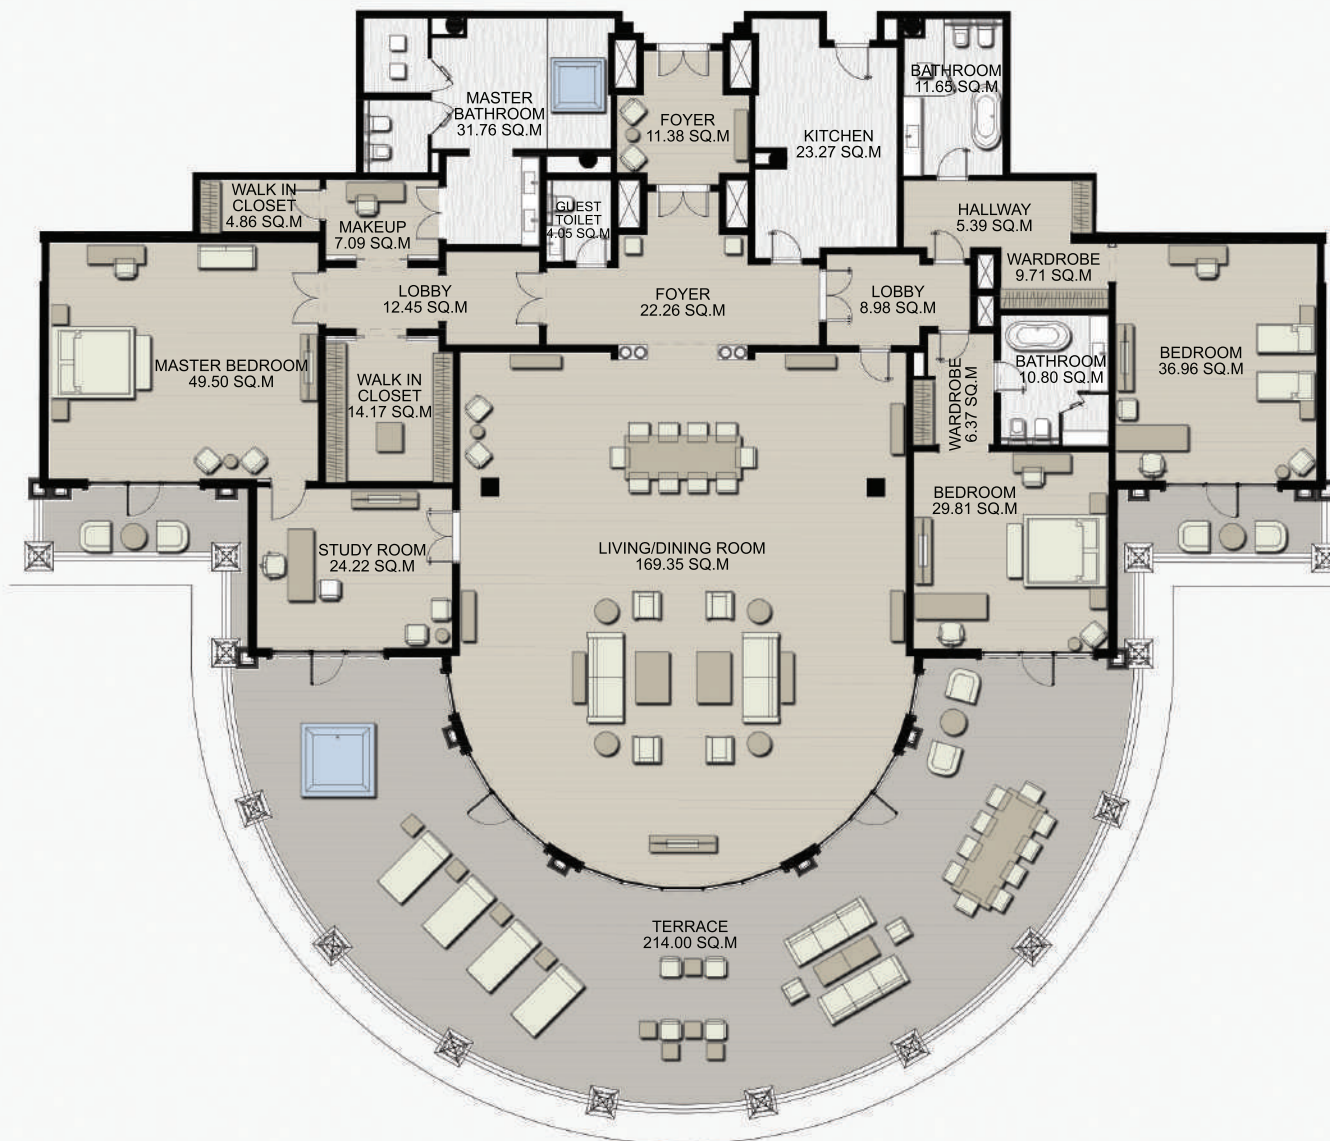

RAFFLES RESIDENCES AND PENTHOUSES THE PALM DUBAI

R11

EPG
HOTELS & RESORTS

Fifth Floor - R11 (Royal Classic)		
Internal Area	539	5802
Terrace	214	2299
Total	753	8101
Height	4m