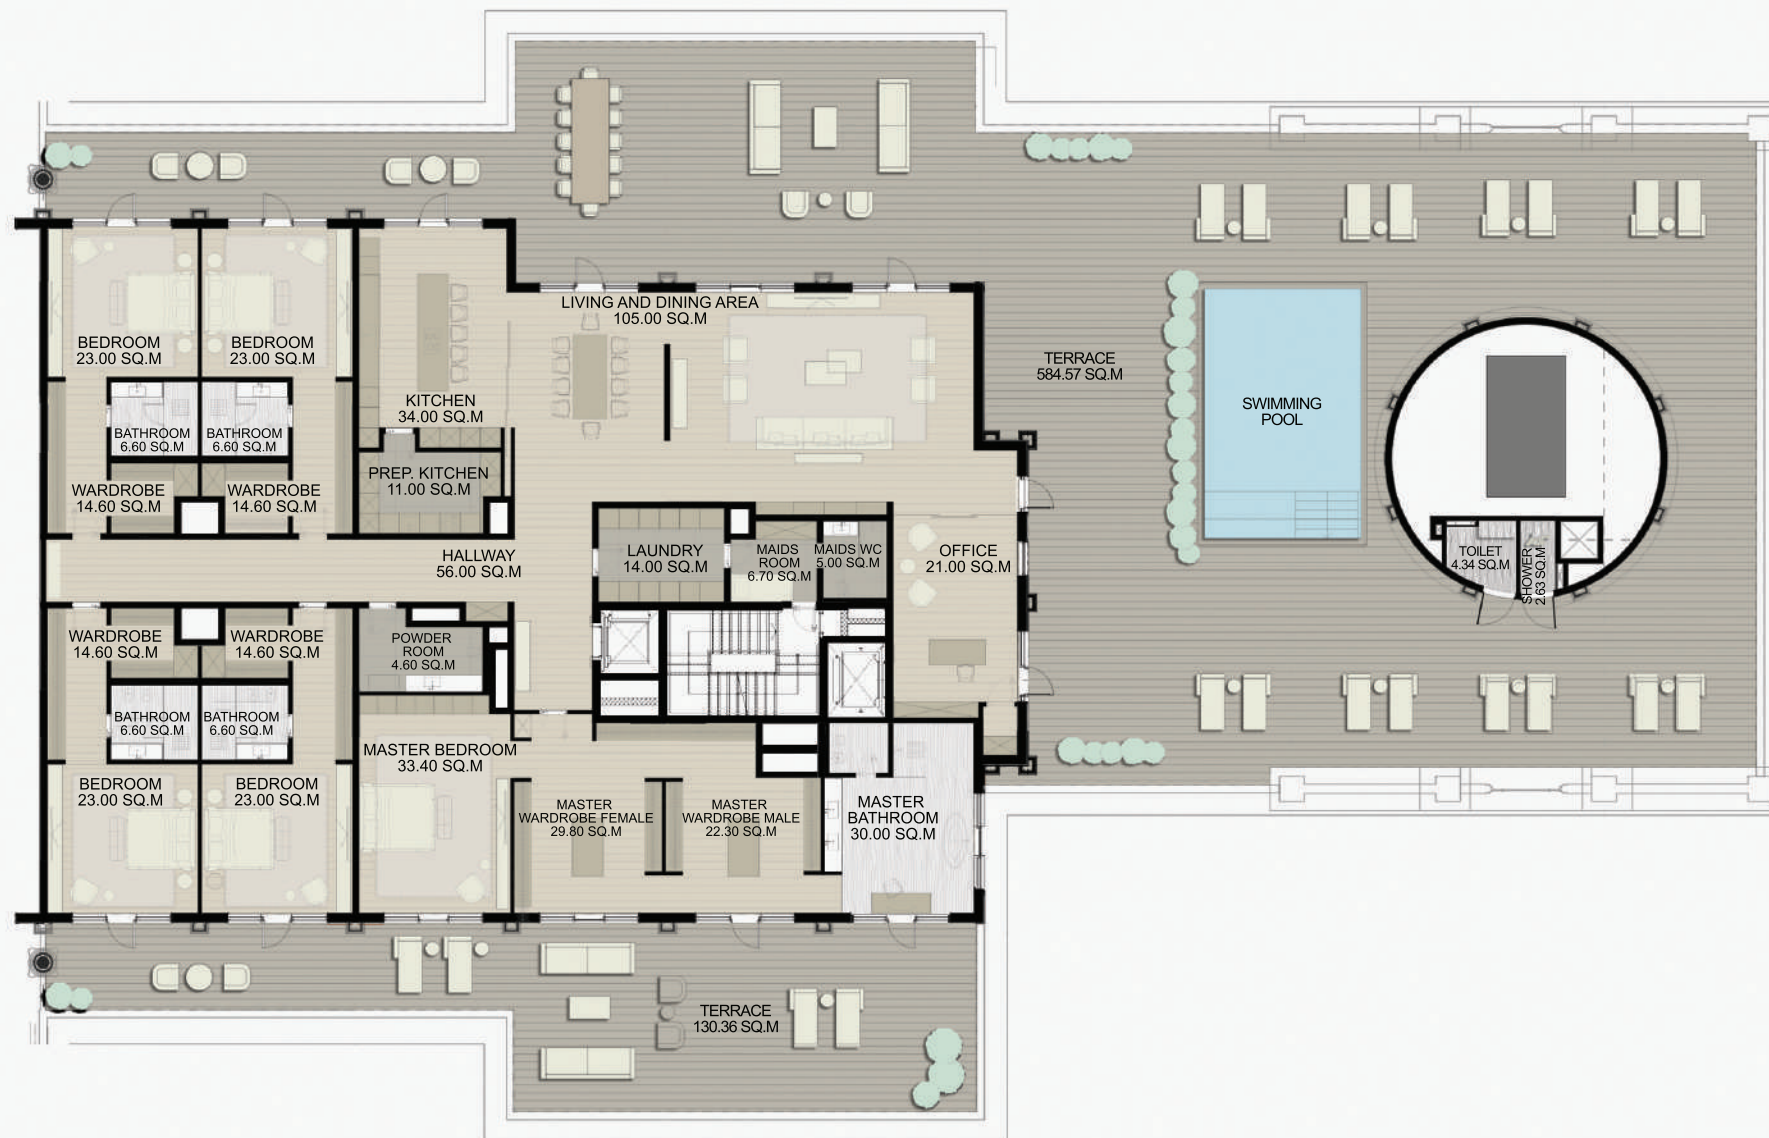

RAFFLES RESIDENCES AND PENTHOUSES THE PALM DUBAI

R12 OPT2

EPG
HOTELS & RESORTS

Fifth Floor - R12 (5BR)		
Internal Area	613	6600
Terrace	790	8505
Total	1403	15105