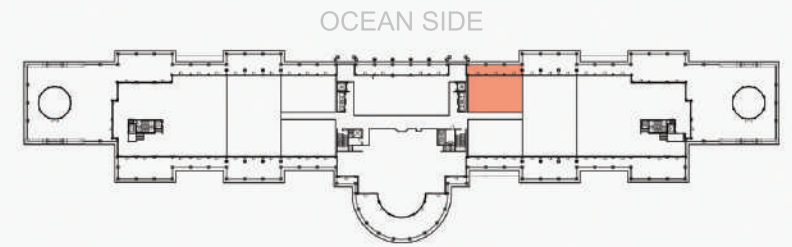

RAFFLES RESIDENCES AND PENTHOUSES THE PALM DUBAI

R17

EPG
HOTELS & RESORTS

Fifth Floor - R17 (2BR)		
Internal Area	154	1658
Terrace	45	485
Total	199	2143