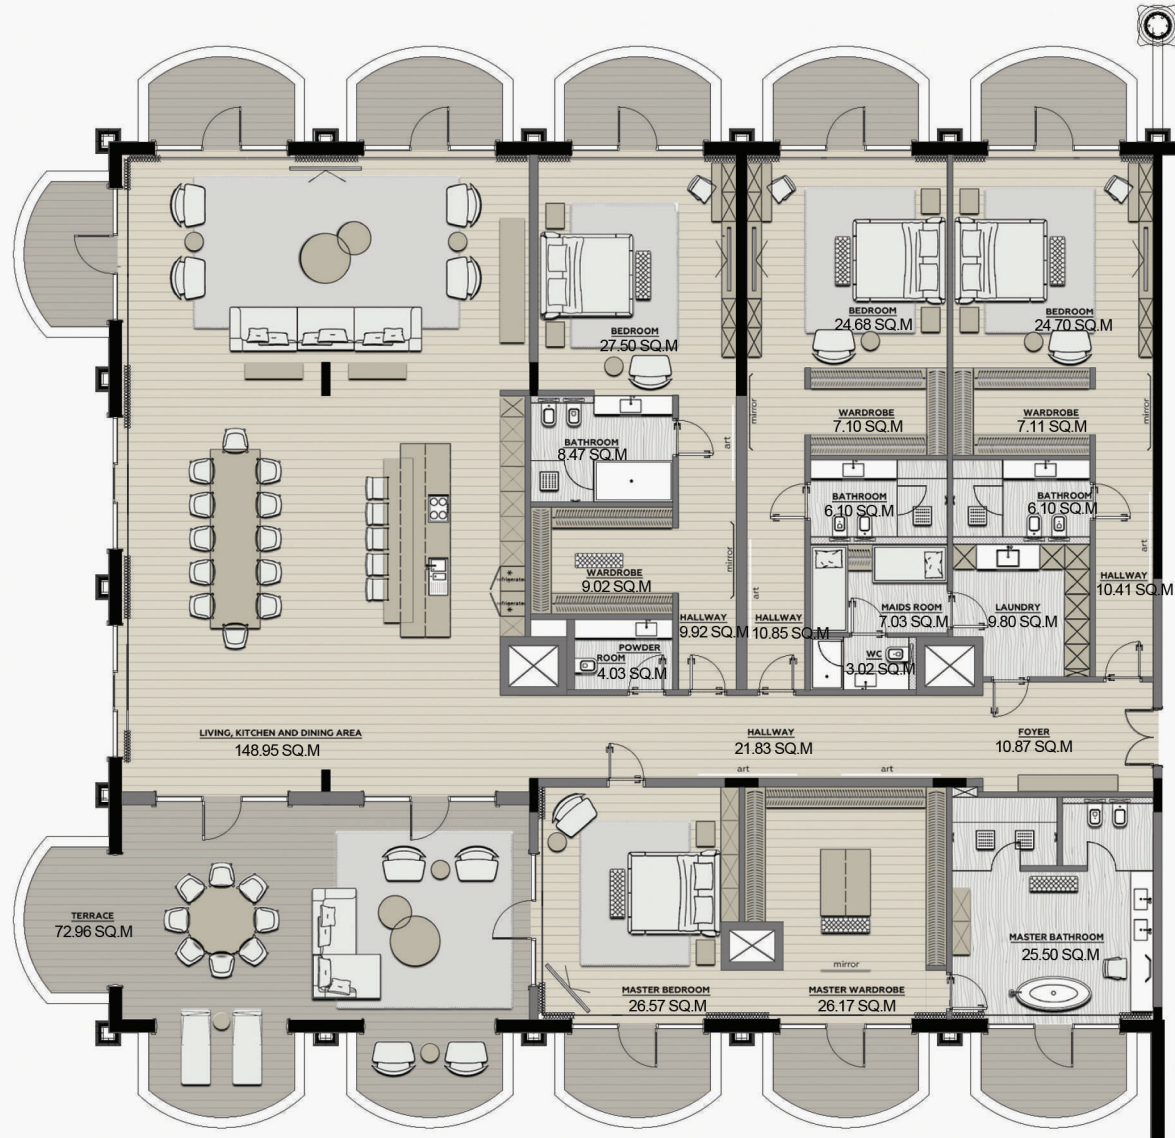

RAFFLES RESIDENCES AND PENTHOUSES THE PALM DUBAI