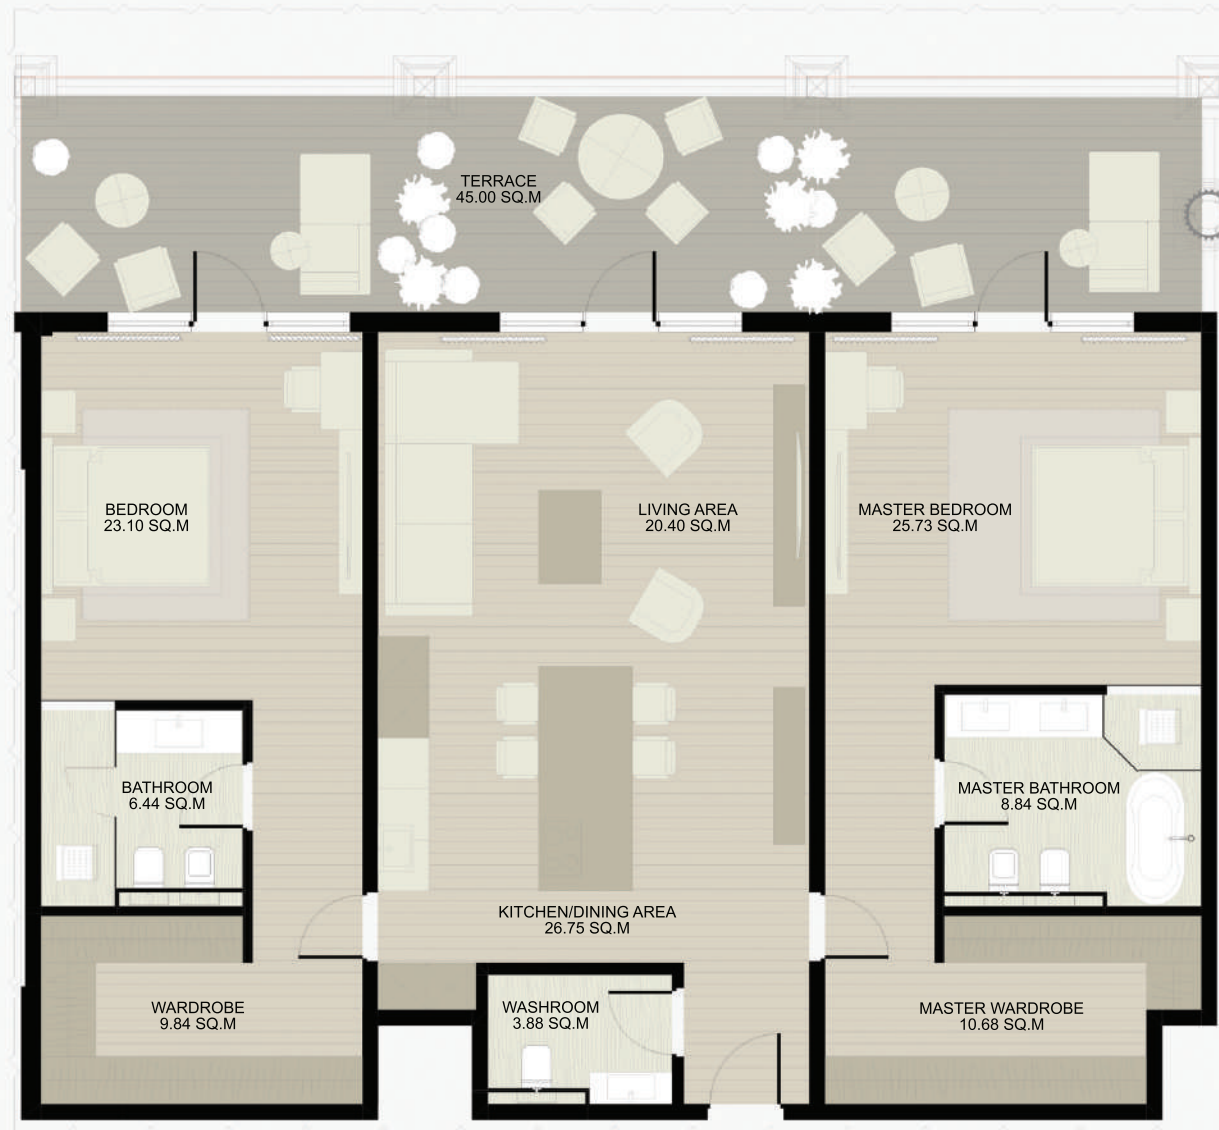

RAFFLES RESIDENCES AND PENTHOUSES THE PALM DUBAI

R17

EPG
HOTELS & RESORTS

Fifth Floor - R17 (2BR)		
Internal Area	154	1658
Terrace	45	485
Total	199	2143