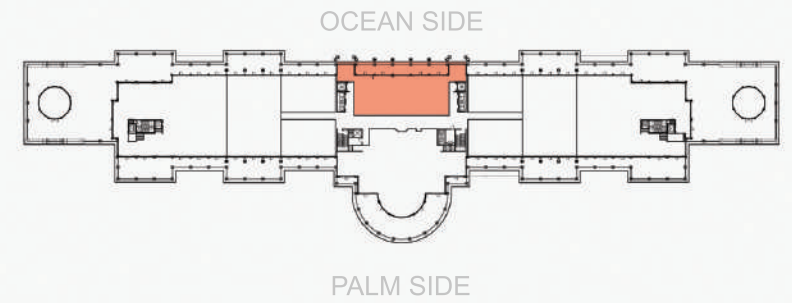

RAFFLES RESIDENCES AND PENTHOUSES THE PALM DUBAI

R16

EPG
HOTELS & RESORTS

Fifth Floor - R16 (4BR)		
Internal Area	351	3778
Terrace	77	829
Total	428	4607
Height	4m